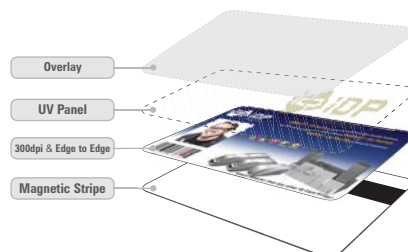

IDP Corp., Ltd.

#601, 50, Digital-ro 33-gil,
Guro-gu, Seoul, Korea 08377

T +82-2-6099-3700

F +82-2-6099-3717

E sales@idp-corp.com

IDP Middle East

13F, Jafza View 18, Downtown
Jebel Ali P.O.Box 17588,
Dubai U.A.E.

T +971-4-889-5900

E mea@idp-corp.com

IDP Americas, Inc.

1485 S County Trail, Unit 306
East Greenwich, RI 02852
U.S.A.

T +1-401-400-7111

F +1-401-667-7445

E sales@idpamericas.com

www.idp-corp.com